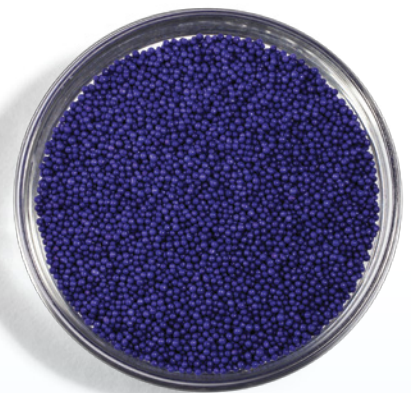

## Nonpareils

Nonpareils are hard, round, edible spheres used for decorative toppings. Our product line is offered in a complete palette of colors. If you don't see what you're looking for, we will work to develop custom colors and blends that work for you.

Contact us today for more information at [sales@paulaur.com](mailto:sales@paulaur.com).

**Red** FG-121403

**Orange** FG-121404

**Yellow** FG-121405

**Green** FG-121419

**Blue** FG-121407

**Purple** FG-121408

**Pink** FG-121402

**White** FG-121415

**Rainbow #8** FG-120021