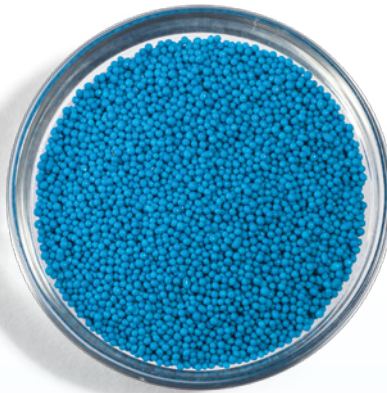

## Nonpareils

Nonpareils are hard, round, edible spheres used for decorative toppings. Our product line is offered in a complete palette of colors. If you don't see what you're looking for, we will work to develop custom colors and blends that work for you.

Contact us today for more information at [sales@paulaur.com](mailto:sales@paulaur.com).

**Red** FG-121403

**Orange** FG-121404

**Yellow** FG-121405

**Green** FG-121419

**Blue** FG-121407

**Purple** FG-121408

**Pink** FG-121402

**White** FG-121415

**Rainbow #8** FG-120021