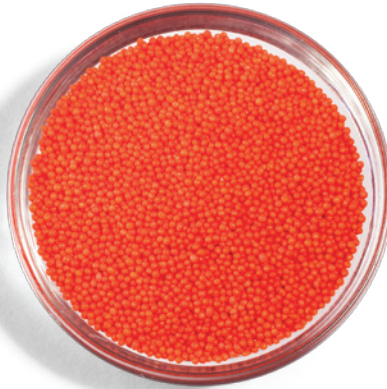

## Nonpareils

Nonpareils are hard, round, edible spheres used for decorative toppings. Our product line is offered in a complete palette of colors. If you don't see what you're looking for, we will work to develop custom colors and blends that work for you.

Contact us today for more information at [sales@paulaur.com](mailto:sales@paulaur.com).

**Red** FG-121403

**Orange** FG-121404

**Yellow** FG-121405

**Green** FG-121419

**Blue** FG-121407

**Purple** FG-121408